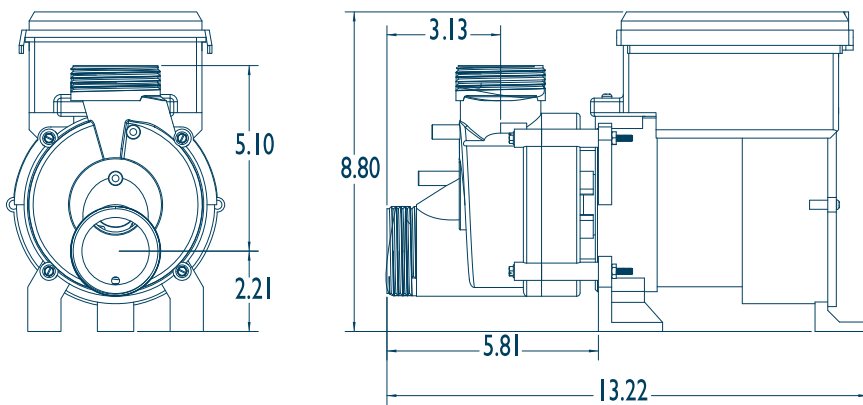

PowerWOW BathPump

When more power is required to move a larger volume of water through more jets, the Power WOW is the industry leading workhorse for the job.

The big brother to the WOW pump doesn't require additional space or cooling. The Power WOW is UL and CSA approved adding to the sense of security already imparted by it's strong name.

More power, reliability and the same compact design, backed by the service and reputation of Spa and Bath Pentair Water, make the Power WOW the choice for moving more water in whirlpool baths with more features.