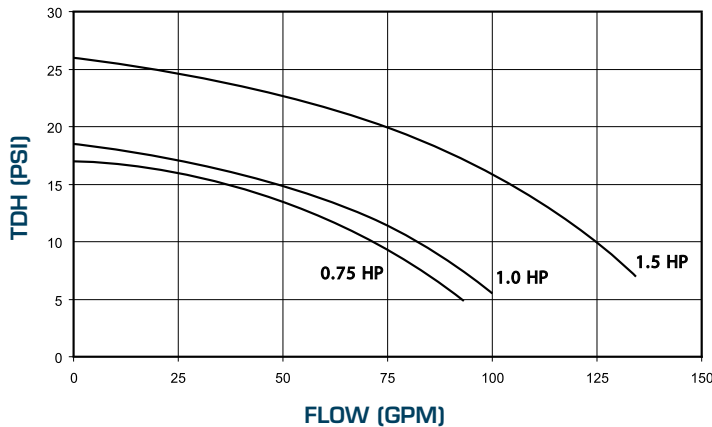

## ThePowerWOW

More Power. Compact. Proven Reliability.

- UL and CSA Approved
- Self-draining Volute
- Single Speed Model and Ultra Quiet Operation
- Compact Design with 15mm Frame Size
- More Power with Proven Reliability

# PowerWOW BathPump

When more power is required to move a larger volume of water through more jets, the Power WOW is the industry leading workhorse for the job.

The big brother to the WOW pump doesn't require additional space or cooling. The Power WOW is UL and CSA approved adding to the sense of security already imparted by it's strong name.

## 60Hz PERFORMANCE CURVE North America Model

Plumbing configuration effects pump performance. Engineering consultation is available to find the best pump for all your bath needs.