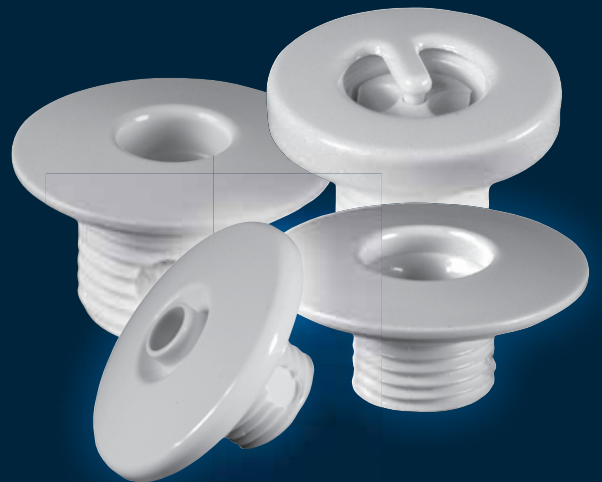

A woman with blonde hair is relaxing in a bathtub filled with white foam. She has her eyes closed and a serene expression. Several lit tealight candles are placed around the edge of the tub, creating a warm and relaxing atmosphere. The background is a light-colored wall.

Bathe Luxuriously

JetSeries

Micro and Macro Jet Series

- Developed with European luxury in mind
- Smaller design complements any home whirlpool bath
- Works with a wide variety of plumbing configurations
- Available in a variety of colors and round or square shapes
- Adjustable design allows for a completely personal bathing experience

BALBOA
water group

The Micro and Macro Jet line

The Micro and Macro Jet line was designed with European comfort and luxury in mind. Made to enhance any bathing experience, these jets are sleek and sophisticated, adding a touch of class to your whirlpool bath. Our unique square shaped jet can add a modern touch, while the classic round jet conveys our traditional legacy.

Our Micro and Macro Jet ensures a luxurious experience of relaxation, knowing your tub will deliver a pleasurable bath time and time again.

MMJET0910

©2009 Balboa Water Group. All rights reserved. Your Single Source Solution.