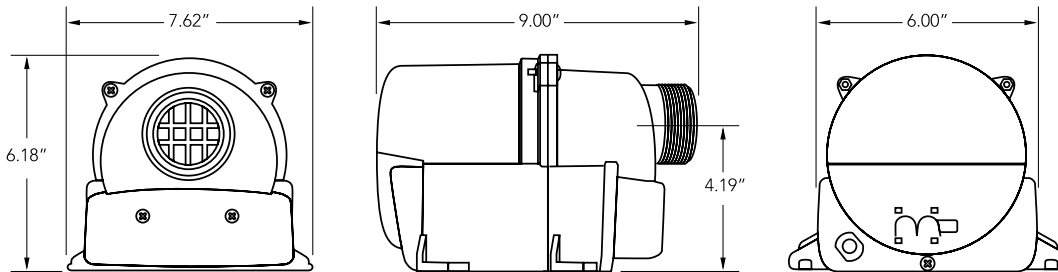

BALBOA
water group

COMPACT QUIET-FLO HEATED BLOWER

Balboa is rounding out its portfolio of heated bath blowers with the addition of the new Compact Quiet-Flo 600W model. All models have compact designs which allow for constrained space installations. Additionally, the Quiet-Flo's air intake is below the output so that the blower can be mounted against a wall without any concern for flow restrictions. The blower will work with any air or electronic control system and comes with a standard NEMA plug. Optional unionized connections and check valves are available.

42170 42172	C/V 1/4 LB C/V 3/32 LB	
42225 42230	C/V 1/4 LB HOSE SPG C/V 3/32 LB HOSE SPG	
42235 42240	C/V 1/4 LB x 1" slip C/V 3/32 LB x 1" slip	
42175	1.5" Slipblower quick disconnect	

DIMENSIONS

Part Number: 8141-6020