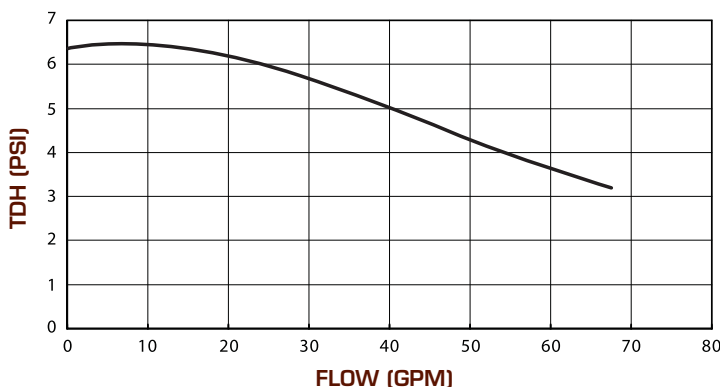

BALBOA
water group

Circulation SpaPump

Balboa Water Group circ pump combines the best of two technologies—the proven reliability of the Ultima pump wet end and the dynamic WOW motor that revolutionized the bath market. The high flow circ pump provides up to 67 gallons per minute flow while operating while drawing only 1 amp—that's equivalent to the power needed to illuminate a 100 watt bulb—so you can be sure your spa meets even the most stringent energy regulations while minimizing operating expenses for the owner. This pump is also very compact and easy to install in any configuration, a big plus in production since space is always at a premium.

OPTIONS

- 230V or 115V 60Hz motors for North America
- 230V 50Hz TEFC motors for Europe
- Class F insulation
- All spa pack or plug and play connection leads available

SPECIFICATION

- Center suction / radial side discharge orientation or center top discharge
- Suction Port: 1.5" or 2"
- Discharge Port: 1.5" or 2"
- Mechanical Seal: Carbon ceramic with Viton elastomers

Plumbing configuration affects pump performance. Engineering consultation is available to help you find the best pump for all your spa needs.

60Hz PERFORMANCE CURVE USA Model

50Hz PERFORMANCE CURVE International Model