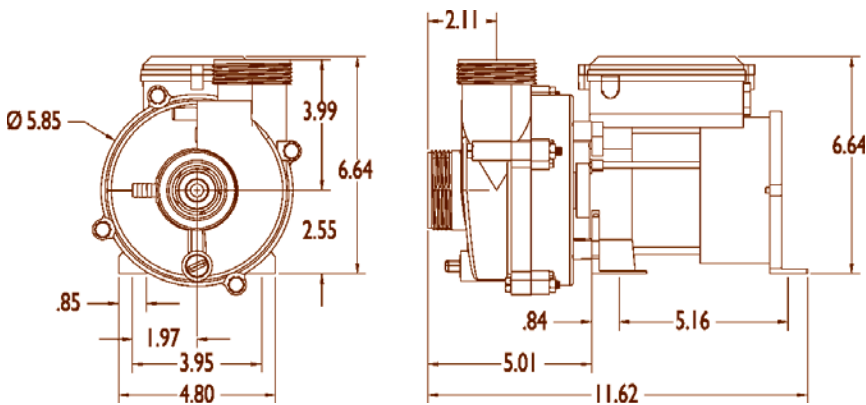

Circulation SpaPump

Balboa Water Group circ pump combines the best of two technologies—the proven reliability of the Ultima pump wet end and the dynamic WOW motor that revolutionized the bath market. The high flow circ pump provides up to 67 gallons per minute flow while operating while drawing only 1 amp—that's equivalent to the power needed to illuminate a 100 watt bulb—so you can be sure your spa meets even the most stringent energy regulations while minimizing operating expenses for the owner. This pump is also very compact and easy to install in any configuration, a big plus in production since space is always at a premium.

FEATURES

- All seals are carbon ceramic with Viton® elastomers for long-lasting performance, easily enduring prolonged heat and chemical exposure
- Available in 230V 60Hz motors for North America and 230V 50Hz TEFC motors for Europe
- Multi-directional volute mounting provides the flexibility to accommodate any plumbing configuration

Ease of installation, high flow rate and high efficiency...our circ pump provides significant advantages for everyone involved with your spa. Contact a Balboa representative today for additional information.