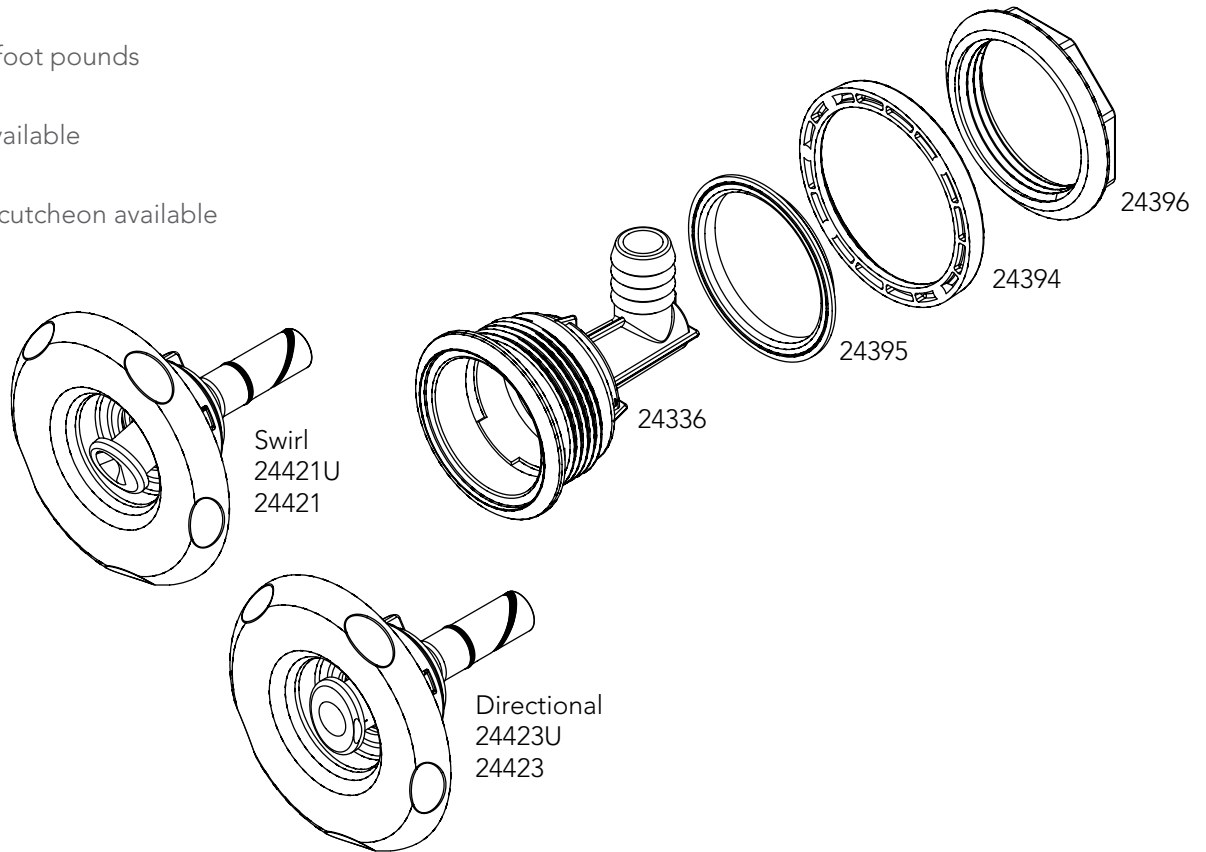

## NeckJet

4" 100% shut-off neck jet.

- Available in a swirl or directional neck jet
- Built for durability, high performance and reliability
- Designed for maximum performance
- High quality material
- Easy to install and service

# 4" 100% Shut-Off Neck Jet

## Features and Benefits

- 1 Output: 6 GPM at 12 psi
- 2 Hole Size: 2 <sup>3</sup>/<sub>8</sub>"
- 3 Clearance Depth: 3 <sup>1</sup>/<sub>4</sub>" assuming 3/8" wall thickness
- 4 Torque Spec: 12 foot pounds
- 5 Socket version available
- 6 Stainless steel escutcheon available