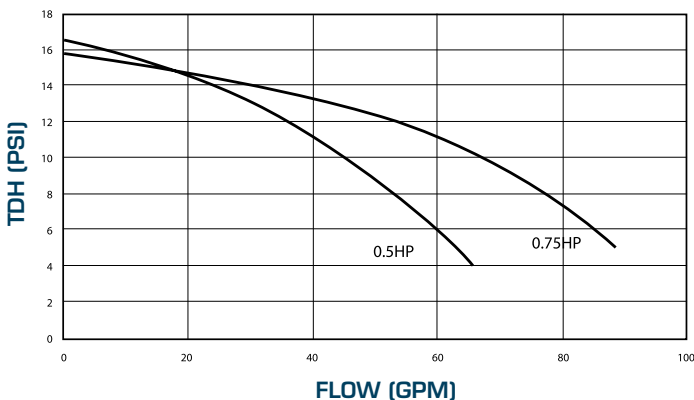

60Hz PERFORMANCE CURVE North America Model