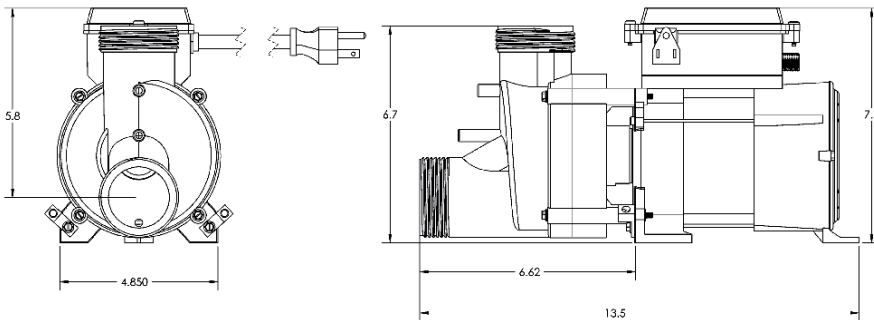

TheWOW BathPump

The WOW™ (Whirlpool Operating Wonder) from Balboa Water Group is the greatest little bath pump ever built! Revolutionizing the industry, the standard to which all pumps are compared, making the whirlpool tub affordable for every homeowner.

The WOW is the most reliable bath pump on the market. The WOW pump has years of reliable operation with less than 0.1% failure rate and it's backed by the service and reputation of Balboa Water Group.

The WOW is compact in size and easy to install. The self-draining volute ensures a dry, clean system.

The WOW offers quiet operation, adding to the tranquil and comforting hydrotherapy experience. UL and CSA approved, the WOW had passed rigorous agency testing.

Reliability, compact design, and quiet power - are the reasons the WOW has become the standard by which all other luxury whirlpool pumps are measured.

FEATURES

- Single Speed Model
- Ultra Quiet Operation
- Compact Design
- UL and CSA Approved
- Self-draining Volute
- Proven Reliability

OPTIONS

- Wetends are Front, Front Top, Center
- 65 and 86 GPM Flow Rate
- 115 Voltage
- 5.5 and 7.5 Amp
- Frequency of 60Hz
- NEMA Plug and Bare Leads
- Air Switch
- 30 min. Electronic Switch Timer

SPECIFICATION

- Sizes . . . . . 1/2 HP, 5.5 Amp
  3/4 HP, 7.5 Amp
- Frequency . . . 60 Hz
- Switches . . . . Air Electronics
- Cords . . . . . Bare Leads MENA Plug
- Wetends. . . . Front, Front Top, Center
- Timers. . . . . 20 min Air Switch
  30 min Elect Switch

Plumbing configuration effects pump performance. Engineering consultation is available to find the best pump for all your bath needs.