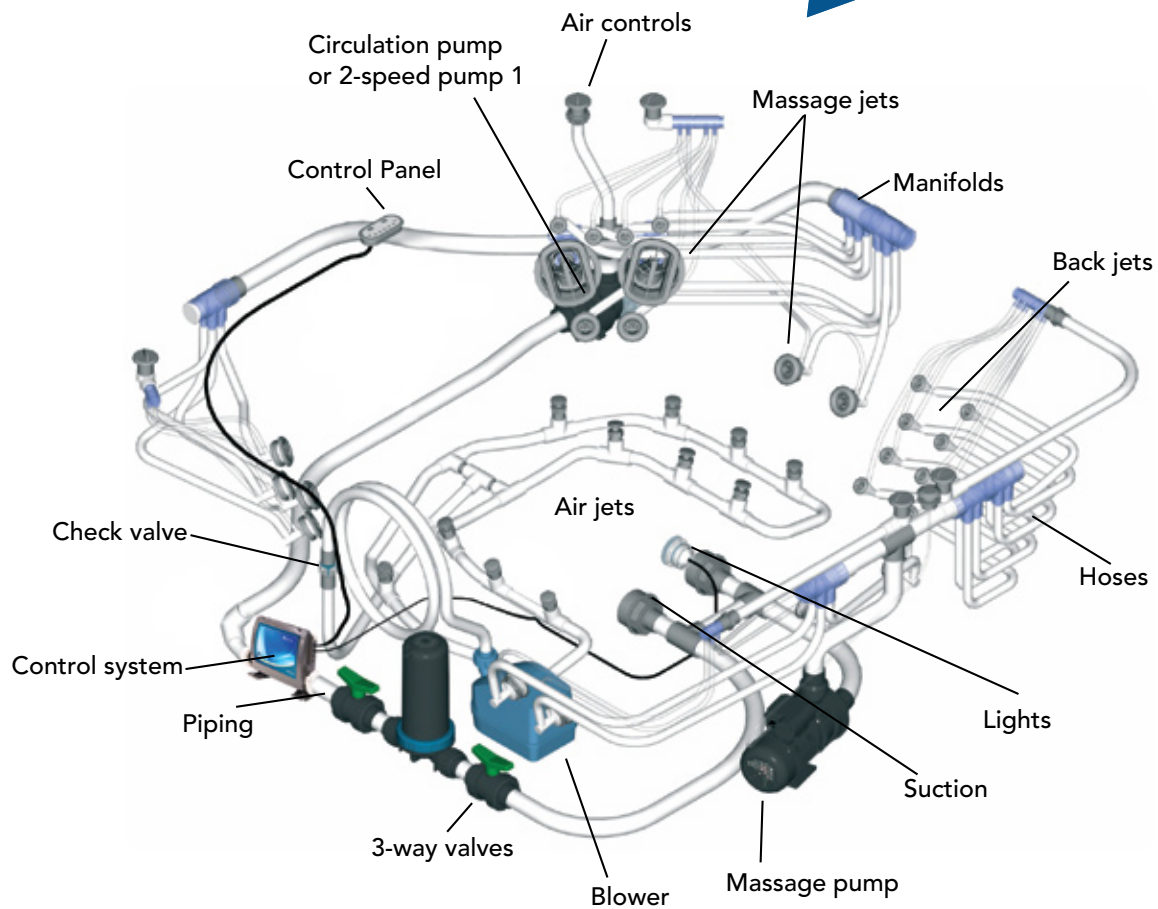

Balboa can supply you all the key spa components without having to go through another source or distributor. Our product offering includes electronic controls, pumps, jets, blowers and white goods. All you need to supply is the tub.

Balboa - Your Single Source Solution

Balboa's product line

We can help you get started...

Pump

Control System

Air Controls

Lights

Therapy System Jets

Suction

Quiet-FloBlowers

Air Injectors

WATER SYSTEM

Pumps		
Qty.	Material No.	Description
1	1030017	Circulation pump with AMP plug, ¼ hp
2	20-0428	Pump union
1	1038400	1 speed, 2 hp SuperWow pump
1	607914	Cable for 1 speed SuperWow
2	11-3895	Pump union
2	20-0757	Reducer
Electronic Control		
1	54515	GS501SZ, Pump 1, 1-speed, circ pump and blower
1	54141-01	VL701S panel
Air Control		
3	13594	Air control. 1" silent LG designer cap.
3	10351	1" air-flow adaptor with 2 gaskets (1½" long).
Light		
2	59300	3½" light kit with harness
2	22798	MoodEFX LED lights

THERAPY SYSTEM

Santana Jet Collection		
Qty.	Material No.	Description
3	90104835	2.95" Pin spin stainless steel
3	90108035	2.95" Twin spin stainless steel
6	90094800	Jet body
6	959000	Gasket
6	90095100	Compensating ring
6	955900	Nut
1	973500	Installation tool
Luxury Jet		
4	94013235	4.10" Swirl stainless steel
4	985900	Body
4	985700	Gasket
4	985800	Compensating ring
4	985600	Nut
1	989900	Installation tool
Large Jet		
2	90012135	5" Twin spin
2	94028235	5" Large showerhead
4	47970000	Body
4	946600	Gasket
4	47950000	Compensating ring
4	47940000	Nut
1	940008	Installation tool
Suction		
3	90145-CG	VGB Suction
Blower		
1	8141-6320	Quiet-Flo Blower with heater
1	42170	Check valve. 1½" Slip. ¼ lb.
1	00112	Adapter loop to 1" slip.
1	80282	Loop x blower hose spigot.
1	00110	Adapter for blower hose to 1" spigot.
Air Injectors		
12	10212	Long air injector wall fitting.
12	12980	Nut
12	12915	⅜" injector barb