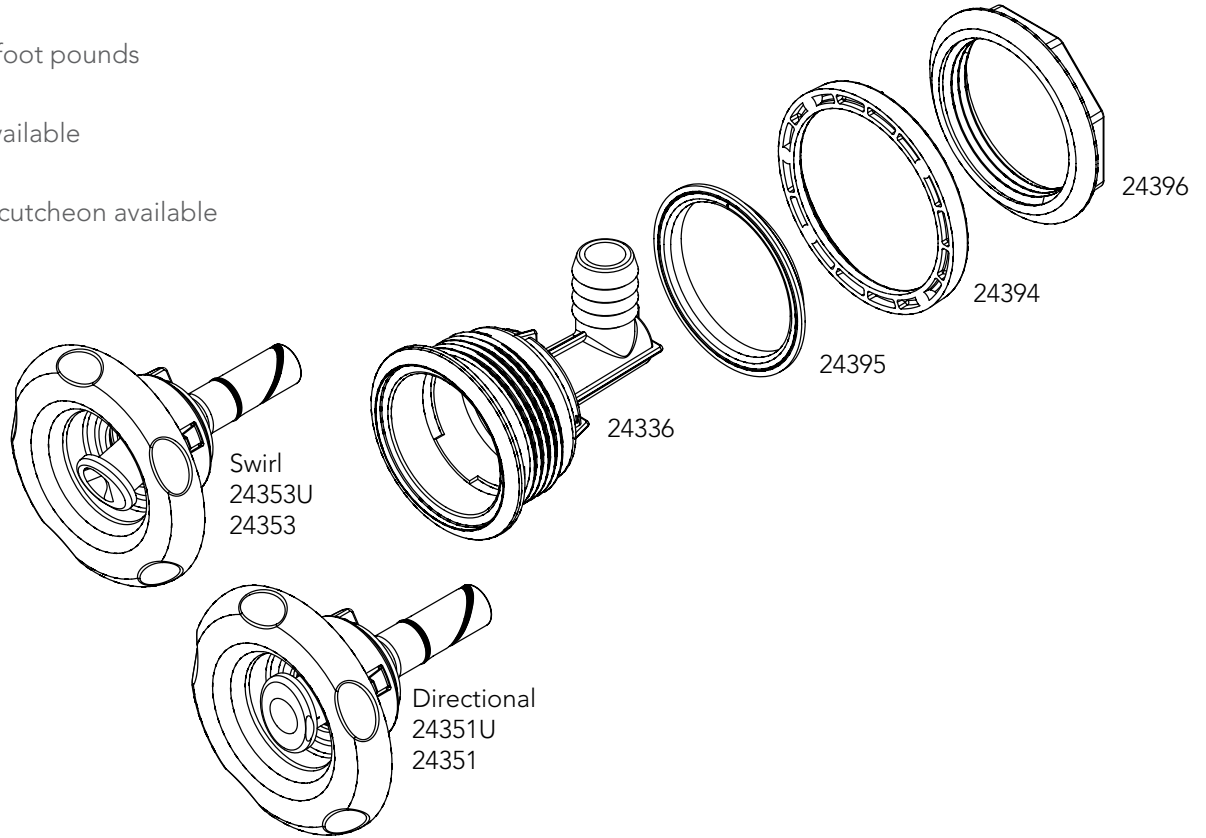

EXQUISITELUXURY

NeckJet

3¹/₂" 100% shut-off neck jet.

- Available in a swirl or directional neck jet
- Built for durability, high performance and reliability
- Designed for maximum performance
- High quality material
- Easy to install and service

BALBOA
water group

3 1/2" 100% Shut-Off Neck Jet

Features and Benefits

- 1 Output: 6 GPM at 12 psi
- 2 Hole Size: 2 3/8"
- 3 Clearance Depth: 3 1/4" assuming 3/8" wall thickness
- 4 Torque Spec: 12 foot pounds
- 5 Socket version available
- 6 Stainless steel escutcheon available

FLOW CURVE