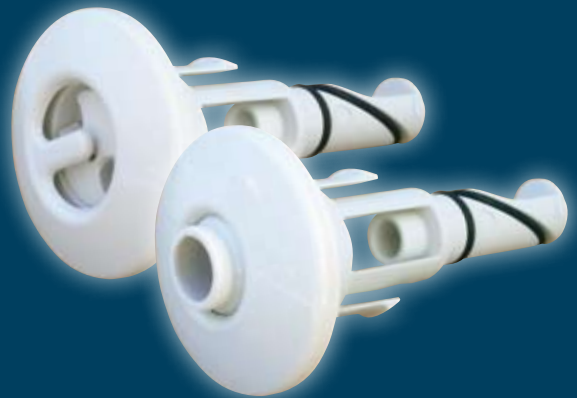

PetiteJets

Your Single Source Solution

- 100% customizable
- Has long threads compatible with marble tubs
- Non-adjustable and adjustable flows with partial or complete shutoff
- Comes in rotary and directional barrel assembly for unique comfort

PetiteJets

NEW 100% Shut OFF Neck Jet. Balboa Water Group is proud to introduce the new Petite Jet--the ideal jet for neck jet clusters.

The Petite Jet is 100% adjustable. It is easily controlled by the end user with a simple turn of the barrel, has a 100% shut off, and provides more options to the end user for their personal massage experience.

The Petite Jet is offered in a rotary and directional barrel assembly. It is 1.65" in diameter and has a minimal height of 0.4", which allows for minimum protrusion from the spa wall, leaving a smooth and comfortable surface.

Features

- Bathing well interchangeable and serviceable.
- Long threads for marble tubs.
- Non-adjustable and adjustable flows with partial or complete shutoff.

Options

Directional Nozzles Therapeutic focus massage
Swirl Nozzles for relaxing pulsating massage
Looks. Smooth Custom