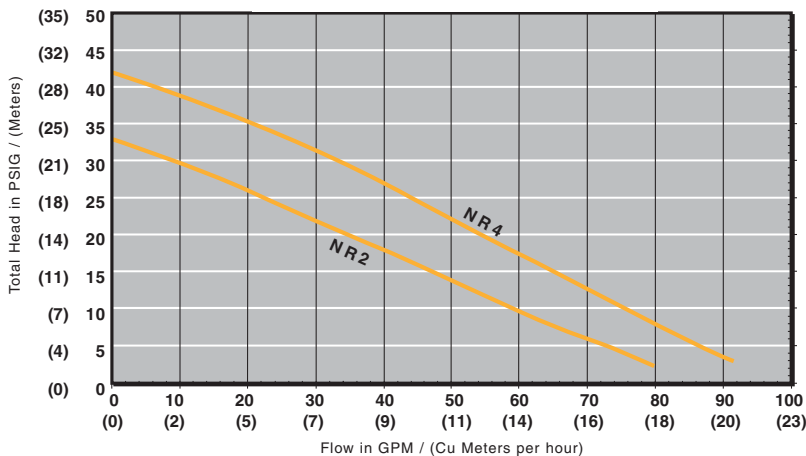

Plumbing configuration effects pump performance. Engineering consultation is available to find the best pump for all your bath needs.

Gemini Plus II Pump Performance

AMPS	8.5	12.5
Style	NR2	NR4
NEMA (C) CORD ONLY	0035F00C Bulk 0035F88C Single	0059F00C Bulk 0059F88C Single
J & J (CJ) CORD ONLY		0059F00CJ Bulk
NEMA CORD & AIR SWITCH	0034F00C Bulk 0034F88C Single	0060F00C Bulk 0060F88C Single
PALLET QTY	BULK = 75 SINGLE = 1	BULK = 75 SINGLE = 1