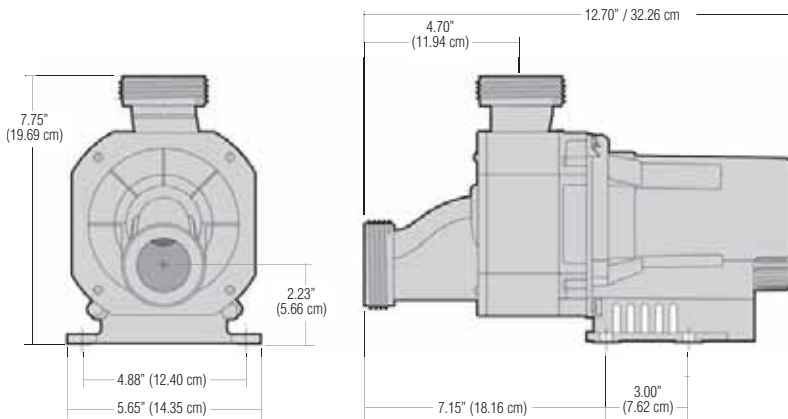

Gemini Plus II BathPump

The original Gemini Plus pump combined advanced variable speed technology with superior performance to become "the choice" of manufacturers for almost a decade.

The new ultra compact Gemini Plus II® series now offers improved performance and quiet operation to meet the demands of today's high flow whirlpool bath jet systems. The compact design of the Gemini Plus II is available in standard configurations, providing a high performance pump that will fit in virtually any installation.

Variable Speed Control Option - The Gemini Plus II® Series is available with a patented "Digital Variable Speed Control Kit" for the ultimate in control flexibility.

FEATURES

- Added horsepower ranges - Gemini Plus II® is available in AMP Draw / NR2 8.5 AMPS and NR4 12.5 AMPS
- Engineered seal design for maximum reliability
- Centerline discharge allows right or left mounting
- Factory installed cord
- Optional air switch

Plumbing configuration effects pump performance. Engineering consultation is available to find the best pump for all your bath needs.