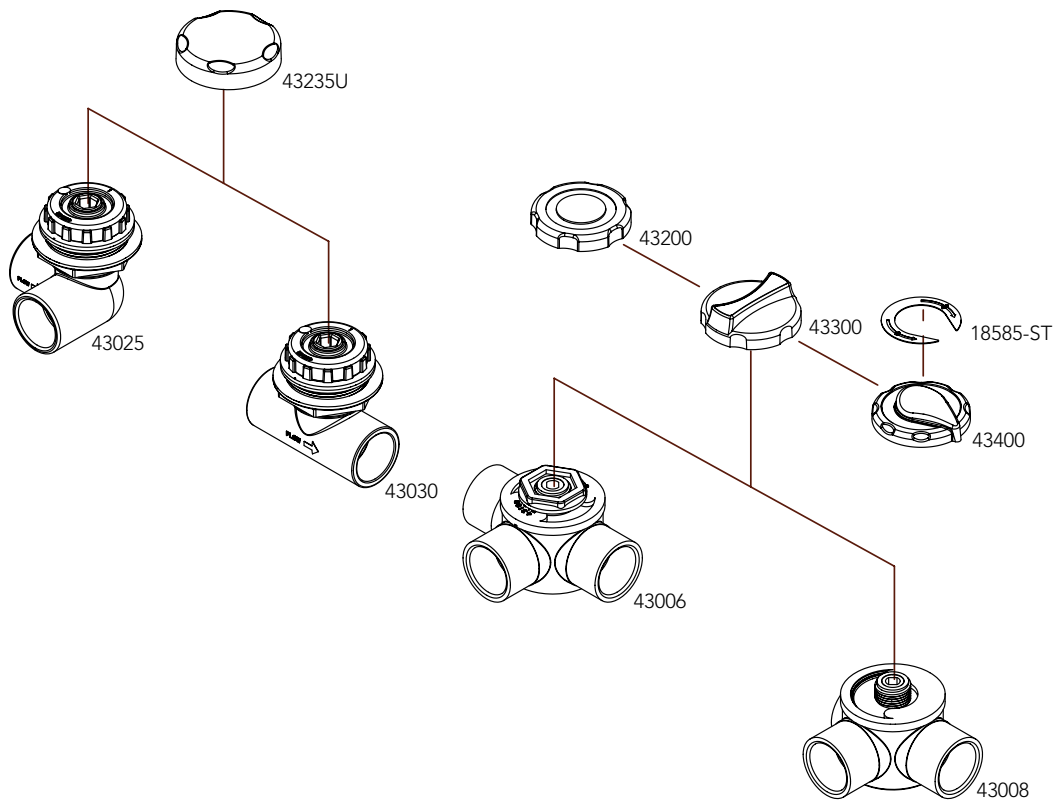

BATHELUXURIOUSLY

90° Valve

1" On/Off 90° Valve with 5 Scalloped Cap.

- 100% shut-off
- Unique low restriction design
- Top load accessible
- Stunning, attractive design
- Easy to install and service

BALBOA
water group

1" On/Off 90° Valve with 5 Scalloped Cap

Features and Benefits

PART NUMBER	DESCRIPTION	BULK QUANTITY
43025	1" On/Off 90° Valve	125
43235U – Color	5 Scallop Spa Handle for 1" On/Off Valve	125
43280 – Color	5 Scallop Bath Handle for 1" On/Off Valve	125
43280 – Plated Plastic	5 Scallop Bath Handle for 1" On/Off Valve	125

- Deck or side mount application
- Use to actuate remote jets, water falls, water features, etc.
- Attractive and ergonomic five scalloped cap (2 1/2" diameter)
- Color match or plated metal finishes available
- Requires about a half turn to go from full "On to 100% Off"

43025 SHOWN

VALVE0809

©2009 Balboa Water Group. Single Source Solution. All rights reserved.
1382 Bell Avenue | Tustin, CA 92780 | p 714.384.0384 | www.balboawater.com

BALBOA
water group