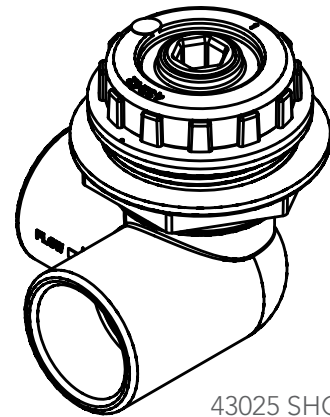

BATHELUXURIOUSLY

90° Valve

1" On/Off 90° Valve with 5 Scalloped Cap.

- 100% shut-off
- Unique low restriction design
- Top load accessible
- Stunning, attractive design
- Easy to install and service

BALBOA
water group

1" On/Off 90° Valve with 5 Scalloped Cap

Features and Benefits

PART NUMBER	DESCRIPTION	BULK QUANTITY
43025	1" On/Off 90° Valve	125
43235U – Color	5 Scallop Spa Handle for 1" On/Off Valve	125
43280 – Color	5 Scallop Bath Handle for 1" On/Off Valve	125
43280 – Plated Plastic	5 Scallop Bath Handle for 1" On/Off Valve	125

- Deck or side mount application
- Use to actuate remote jets, water falls, water features, etc.
- Attractive and ergonomic five scalloped cap (2 1/2" diameter)
- Color match or plated metal finishes available
- Requires about a half turn to go from full "On to 100% Off"