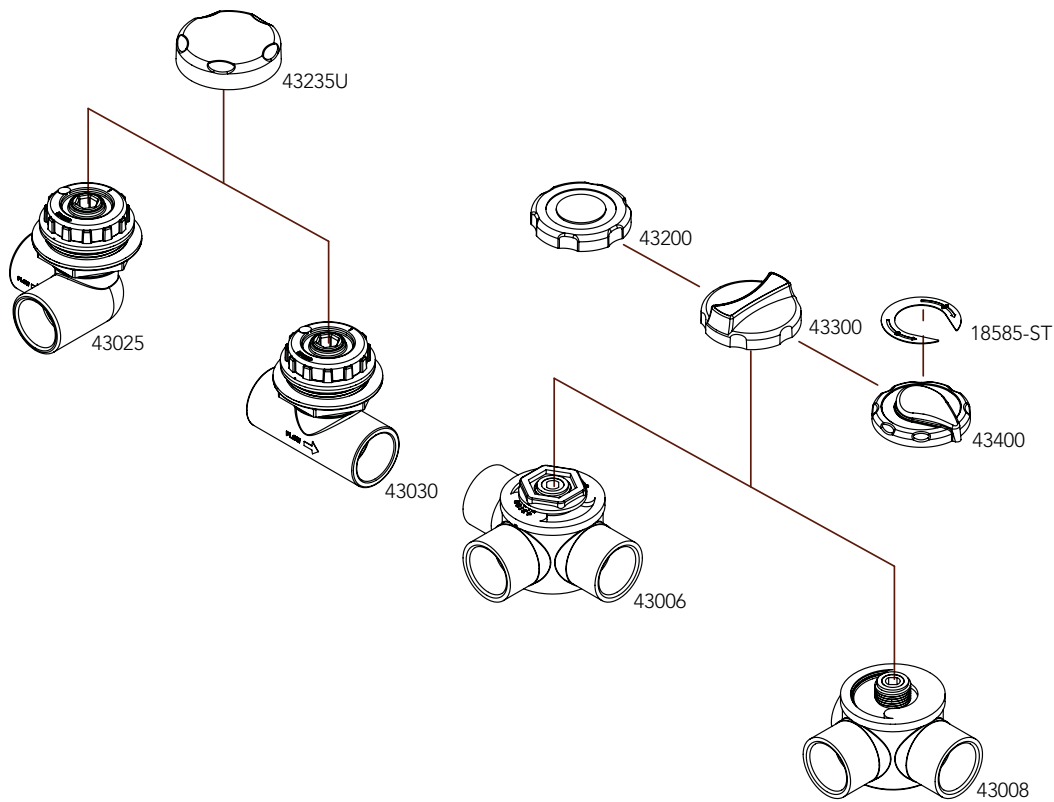

BATHELUXURIOUSLY

90° Valve

1" On/Off 90° Valve with 5 Scalloped Cap

- 100% shut-off
- Unique low restriction design
- Top load accessible
- Stunning, attractive design
- Easy to install and service

BALBOA
water group

1" On/Off 90° Valve with 5 Scalloped Cap

Features and Benefits

PART NUMBER	DESCRIPTION	BULK QUANTITY
43025	1" On/Off 90° Valve	125
43235U – Color	5 Scallop Spa Handle for 1" On/Off Valve	125
43280 – Color	5 Scallop Bath Handle for 1" On/Off Valve	125
43280 – Plated Plastic	5 Scallop Bath Handle for 1" On/Off Valve	125

- Deck or side mount application
- Use to actuate remote jets, water falls, water features, etc.
- Attractive and ergonomic five scalloped cap (2 1/2" diameter)
- Color match or plated metal finishes available
- Requires about a half turn to go from full "On to 100% Off"

43025 SHOWN

VALVE0809

©2009 Balboa Water Group. All rights reserved. Your Single Source Solution.
1382 Bell Avenue | Tustin, CA 92780 | p 714.384.0384 | www.balboawater.com

BALBOA
water group