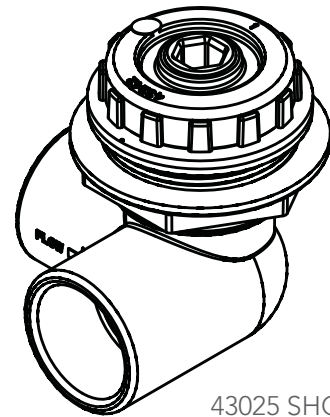

BATHELUXURIOUSLY

90° Valve

1" On/Off 90° Valve with 5 Scalloped Cap

- 100% shut-off
- Unique low restriction design
- Top load accessible
- Stunning, attractive design
- Easy to install and service

BALBOA
water group

1" On/Off 90° Valve with 5 Scalloped Cap

Features and Benefits

PART NUMBER	DESCRIPTION	BULK QUANTITY
43025	1" On/Off 90° Valve	125
43235U – Color	5 Scallop Spa Handle for 1" On/Off Valve	125
43280 – Color	5 Scallop Bath Handle for 1" On/Off Valve	125
43280 – Plated Plastic	5 Scallop Bath Handle for 1" On/Off Valve	125

- Deck or side mount application
- Use to actuate remote jets, water falls, water features, etc.
- Attractive and ergonomic five scalloped cap (2 1/2" diameter)
- Color match or plated metal finishes available
- Requires about a half turn to go from full "On to 100% Off"